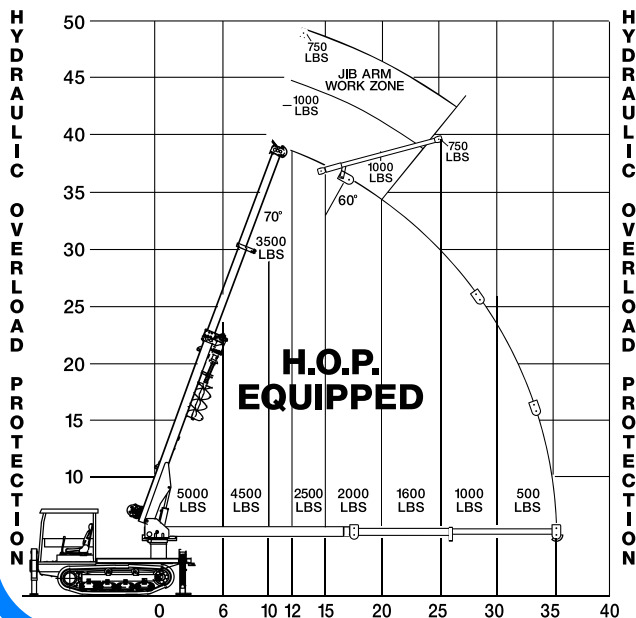

PATRIOT★40/50 TECHNICAL SPECIFICATIONS

CRAWLER CARRIER
ENGINE
SPEED
WIDTH
GROUND PRESSURE
HEIGHT
WEIGHT
DIGGER DERRICK
LIFT CAPACITY
SHEAVE HEIGHT
BOOM INSULATION
BOOM EXTENSION
WINCH
BOOM ROTATION
CONTROLS
AUGER
AUGER TORQUE

Morooka MST-600VD
76 HP Diesel
7.5 MPH
77"
5 PSI
9 FT
15,500 LBS
SKYLIFT RG 40/50
6000 LB
40/50 FT
46 kV Category C
Full Hydraulic
Planetary
Continuous
Full Pressure @ Command Console
18" Bullet Tooth
5,800 FT*LBS Standard

PATRIOT SAFE WORK LOADS

Full 360° Work Zone with Blade Lowered